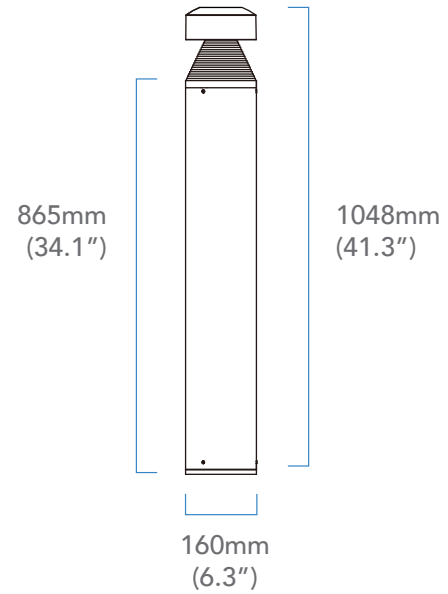

### APPLICATIONS

-  Entryway Lighting
-  Pathway Lighting
-  Perimeter Lighting

Date:	Project Name:
Type:	Part Number:

## DIMENSIONS

**BL3**

**BL4**